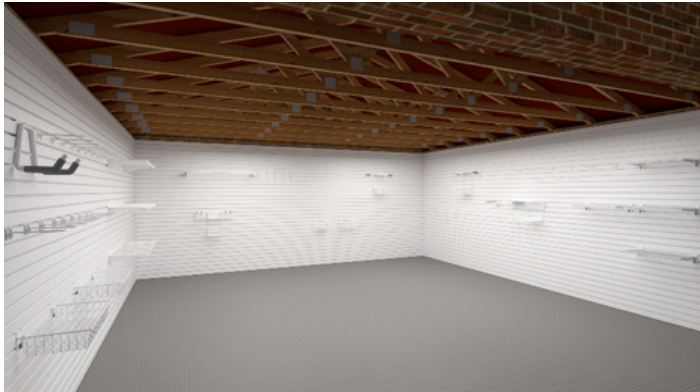

CHOOSE YOUR **FLEXI PRO** PACKAGE

OPTION 3

£11,106.80 **Includes:**

Everything included in Option 1 with the addition of a fully tiled floor in our premium raised disc tiles

Floor Tiles are available in your choice of Black, Dark Grey, Light Grey, Graphite or Dark Blue